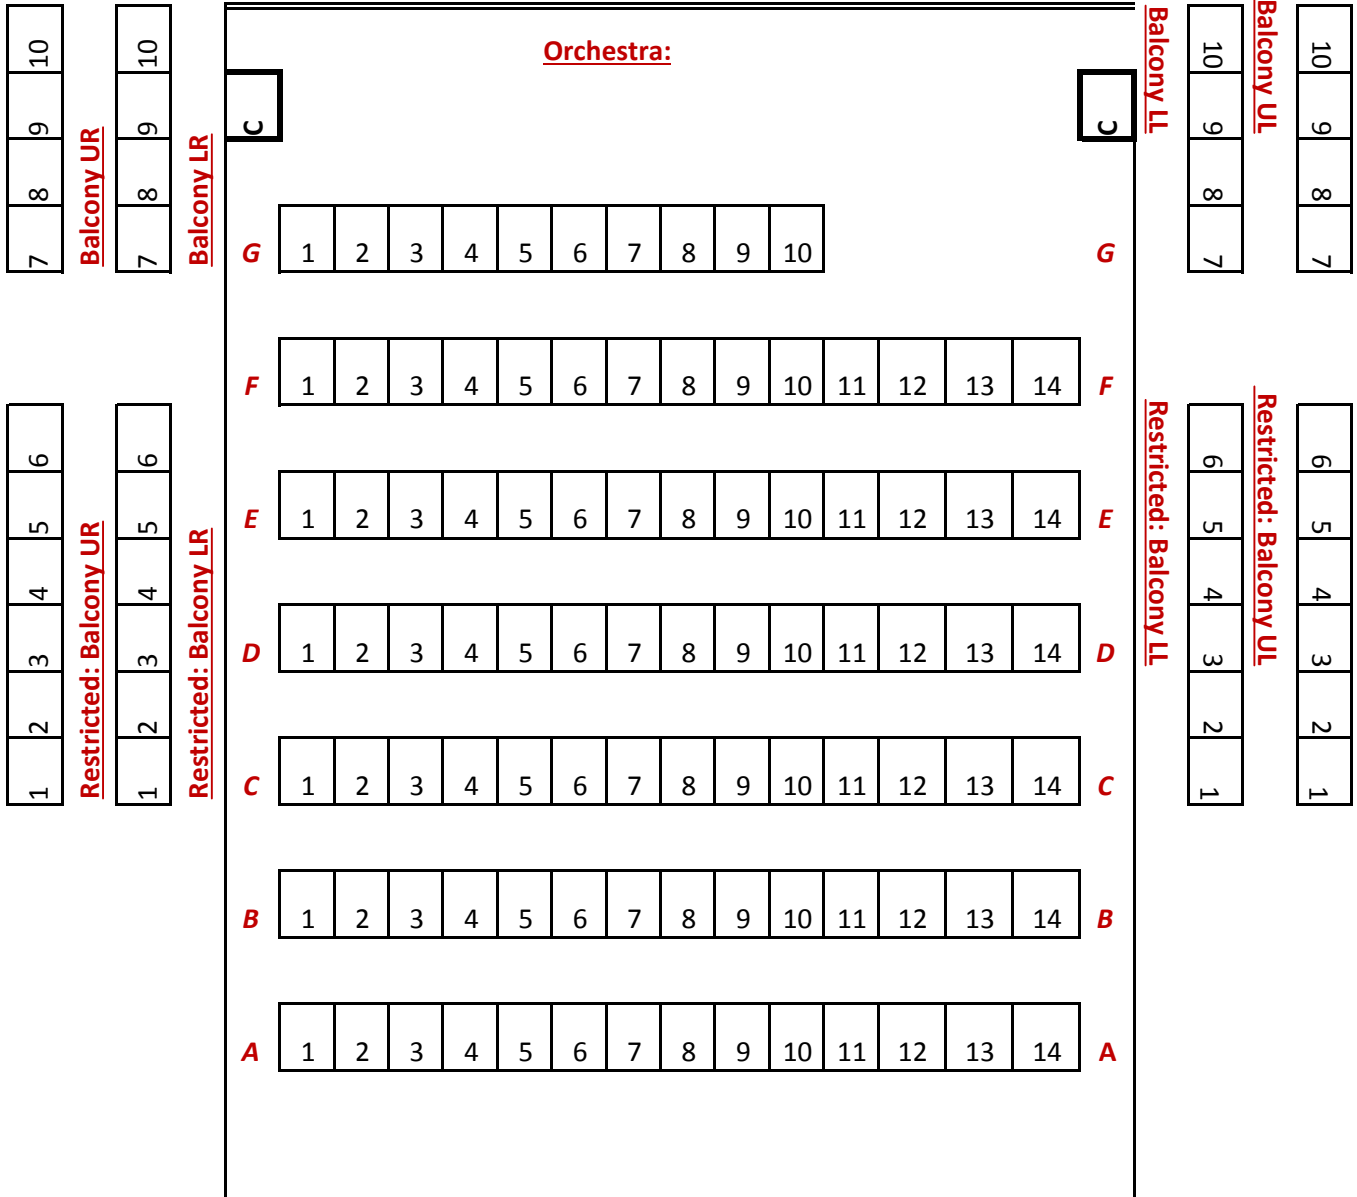

The Chester Meeting House

Seating Chart

1	2	3	4
---	---	---	---

Lighting & Sound

Balcony UC Seats:

1	2	3	4	5	6	7	8	9	10	11	12
---	---	---	---	---	---	---	---	---	----	----	----

Balcony LC Seats:

Stage: